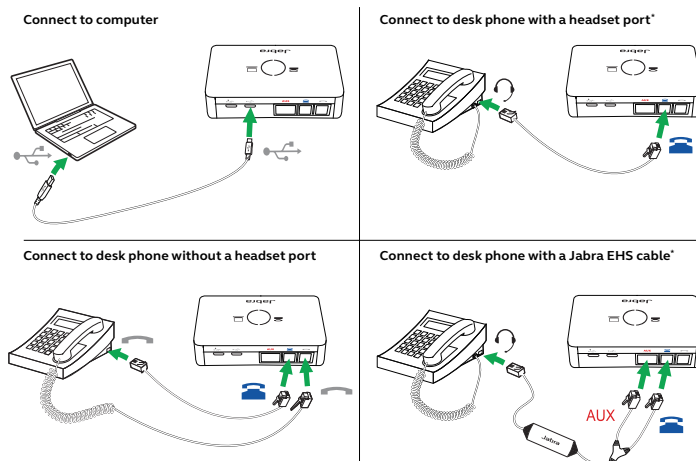

How to connect and use

First, connect your desk phone and/or computer to the back of the Jabra Link 950 using the cables supplied in the box. Plug your headset USB cable or Bluetooth adapter into the front of the Link 950. For information on your specific phone, refer to jabra.com/compatibilityguide

Calls are handled directly from your headset, since the Link 950 automatically connects the headset to the phone that receives a call. You can choose your preferred computer softphone client as default in Jabra Direct. If your softphone is not supported, the calls need to be handled directly in the softphone client.

Please note that an Electronic Hook Switch (EHS) adapter can be required to enable call control of desk phone calls from the headset. Alternatively, the call must be answered by pressing the answer button on the relevant desk phone. For more information, please refer to the user manual on jabra.com/support

* RJ45 and 3.5mm cables and Jabra EHS cable not supplied.

Specifications

Product name	Jabra Link 950 USB-A	Jabra Link 950 USB-C
Audio		
Digital signal processing (DSP)	Yes	Yes
Line filtering	Yes	Yes
Audio streaming	Yes	Yes
Volume synchronization	Yes	Yes
Deskphone and softphone switch	Yes	Yes
AC power supply	Yes - available as an accessory. Required for use with Jabra Evolve 40, Jabra Evolve 80, Jabra GN 1000, and Jabra devices when using the Jabra Link 360 Bluetooth adaptor.	
Connectivity		
Headset connector	USB-A	USB-C
Phone compatibility	Desk phone, softphone	Desk phone, softphone
Phone connection ports	Micro USB for computer softphone, RJ-9 for handset, RJ-9 for desk phone audio, RJ-45 for AUX	Micro USB for computer softphone, RJ-9 for handset, RJ-9 for desk phone audio, RJ-45 for AUX
Power connection	Micro USB for accessory power supply	Micro USB for accessory power supply
Extended Info		
Operating temperature	0 °C to 40 °C	0 °C to 40 °C
Storage temperature	-20 °C to 50 °C	-20 °C to 50 °C
General Info		
What's in the box	Link 950 in USB-A variant, desk phone RJ9 cable, USB-A computer softphone cable, USB-C computer softphone cable, Quick start guide	Link 950 in USB-C variant, desk phone RJ9 cable, USB-A computer softphone cable, USB-C computer softphone cable, Quick start guide
Packaging dimension (L x W x H)	142 x 94 x 53mm/5.59 x 3.70 x 2.08 inch	142 x 94 x 53mm/5.59 x 3.70 x 2.08 inch
Main unit dimension	105 x 60.6 x 23.6mm/4.14 x 2.39 x 0.93 inch	105 x 60.6 x 23.6mm/4.14 x 2.39 x 0.93 inch
Net weight	190.8g/0.42 Pound	190.8g/0.42 Pound
Gross weight	242.23g/0.53 Pound	242.23g/0.53 Pound
Materials used	PC/ABS 1200	PC/ABS 1200
Cord length (micro USB cable to connect to USB host)	1500mm/59 inch	1500mm/59 inch
Charging plug dimensions (D x W x H)	95 x 110 x 40mm/3.74 x 4.33 x 1.57 inch	95 x 110 x 40mm/3.74 x 4.33 x 1.57 inch
Warranty	2 years (all regions)	2 years (all regions)

Region	SKU	Description	EAN	UPC
Global	1950-79	Jabra Link 950 USB-A	5706991022032	706487019374
	2950-79	Jabra Link 950 USB-C	5706991022049	706487019381
	14207-48	Jabra Link 950 Power Supply US	N/A	706487019558
	14207-49	Jabra Link 950 Power Supply EU	5706991022209	N/A
	14207-50	Jabra Link 950 Power Supply UK	5706991022216	N/A
	14207-51	Jabra Link 950 Power Supply AU	5706991022223	N/A
	14207-52	Jabra Link 950 Power Supply CN	5706991022230	N/A
	14207-53	Jabra Link 950 Power Supply KR	5706991022247	N/A
	14207-54	Jabra Link 950 Power Supply IN	5706991022254	N/A